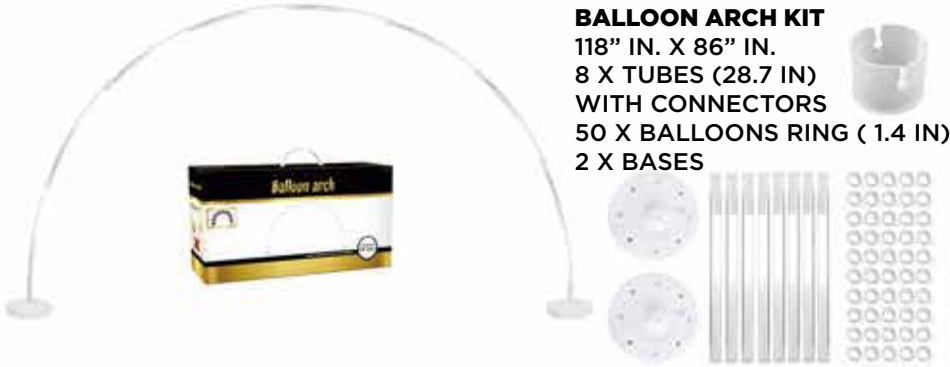

**84987  
BALLOON HEART ARCH**

- 10 X IRON POLE WITH CONNECTORS,
- 2 BASE CONNECTORS,
- 2 BASES,
- 50 BALLOON RINGS 91" X 95"

**STAND**

**84988**

- BALLOON ARCH KIT**  
118" IN. X 86" IN.  
8 X TUBES (28.7 IN)  
WITH CONNECTORS  
50 X BALLOONS RING ( 1.4 IN)  
2 X BASES