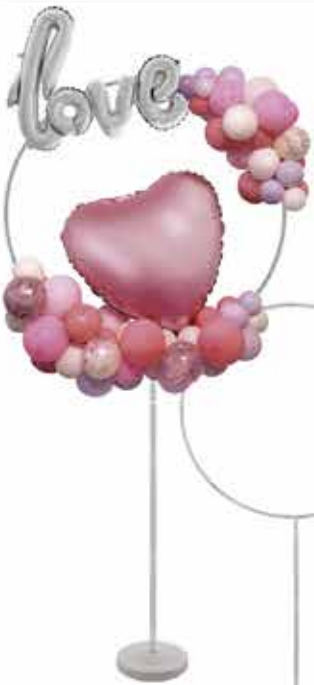

85961

1. **BALLOON STAND WITH CIRCLE**
   77 X 163 CM
   •1X BASE
   •8X TUBES FOR CIRCLE
   •3X TUBES 30CM
   •2X TUBE CONNECTORS
   •1X T-CONNECTOR