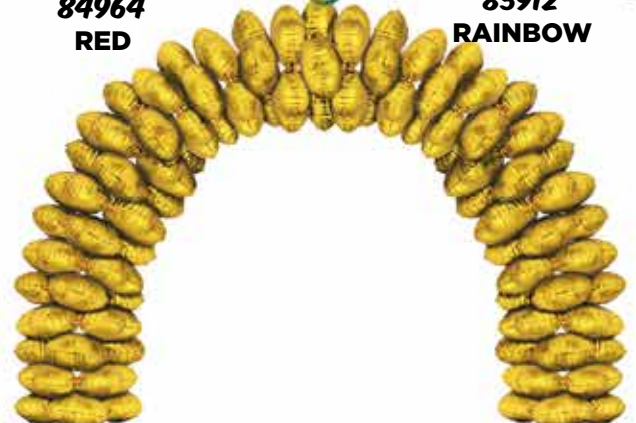

## 30" ARCH BALLOONS

**84768**  
**SILVER**

**84963**  
**GOLD**

**84964**  
**RED**

**85912**  
**RAINBOW**

Arch Balloons 10 pcs./ pack Arch Balloons from Funny Fashion have a unique cloverleaf design with a single valve to inflate four balloons at once. Available in small and large sizes. Perfect for weddings, parties, and in store promotions. Combine colors for seasonal decorations, corporate events or team colors. Just fill them with air or helium. They make creating a perfect column or arch fast and easy. All you need is a base. (Ballon Arch kits: page 46)