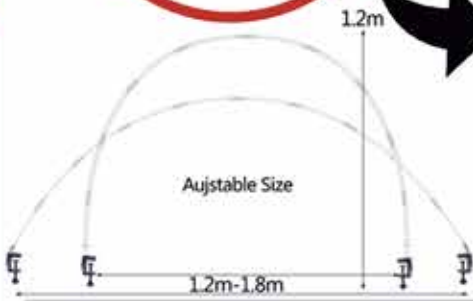

BALLOON ARCHES

**84989
BALLOON ARCH
TABLE KIT**

- 4-6FT
- 12 X TUBES WITH CONNECTORS
- 2 X CLAMPS
- 25 X BALLOON RINGS

**84987
BALLOON HEART ARCH**

- 10 X IRON POLE WITH CONNECTORS,
- 2 BASE CONNECTORS,
- 2 BASES,
- 50 BALLOON RINGS 91" X 95"

STAND

84988

1. **BALLOON ARCH KIT**
   118" IN. X 86" IN.
   8 X TUBES (28.7 IN)
   WITH CONNECTORS
   50 X BALLOONS RING (1.4 IN)
   2 X BASES

85962

1. **BALLOON STAND
   EXTENDABLE**
   77 X 163 CM
   •1X BASE,
   •1X TELESCOPIC TUBE,
   •1X CUP

85961

1. **BALLOON STAND WITH CIRCLE**
   77 X 163 CM
   •1X BASE
   •8X TUBES FOR CIRCLE
   •3X TUBES 30CM
   •2X TUBE CONNECTORS
   •1X T-CONNECTOR

87021

1. **BALLOON STAND
   HEART**
   156 X 72 CM
   •1X BASE
   •8X TUBES FOR HEART
   •3X TUBES 29CM
   •2X TUBE
   CONNECTORS 7CM
   •1X V-CONNECTOR
   •1X Y-CONNECTOR

84990

1. **BALLOON STAND KIT**
   47 IN H
   • 2 X 4 STICKS (2 IN. W X 12 IN. L)
   • 4 CONNECTORS
   • 2 X SMALL BASES